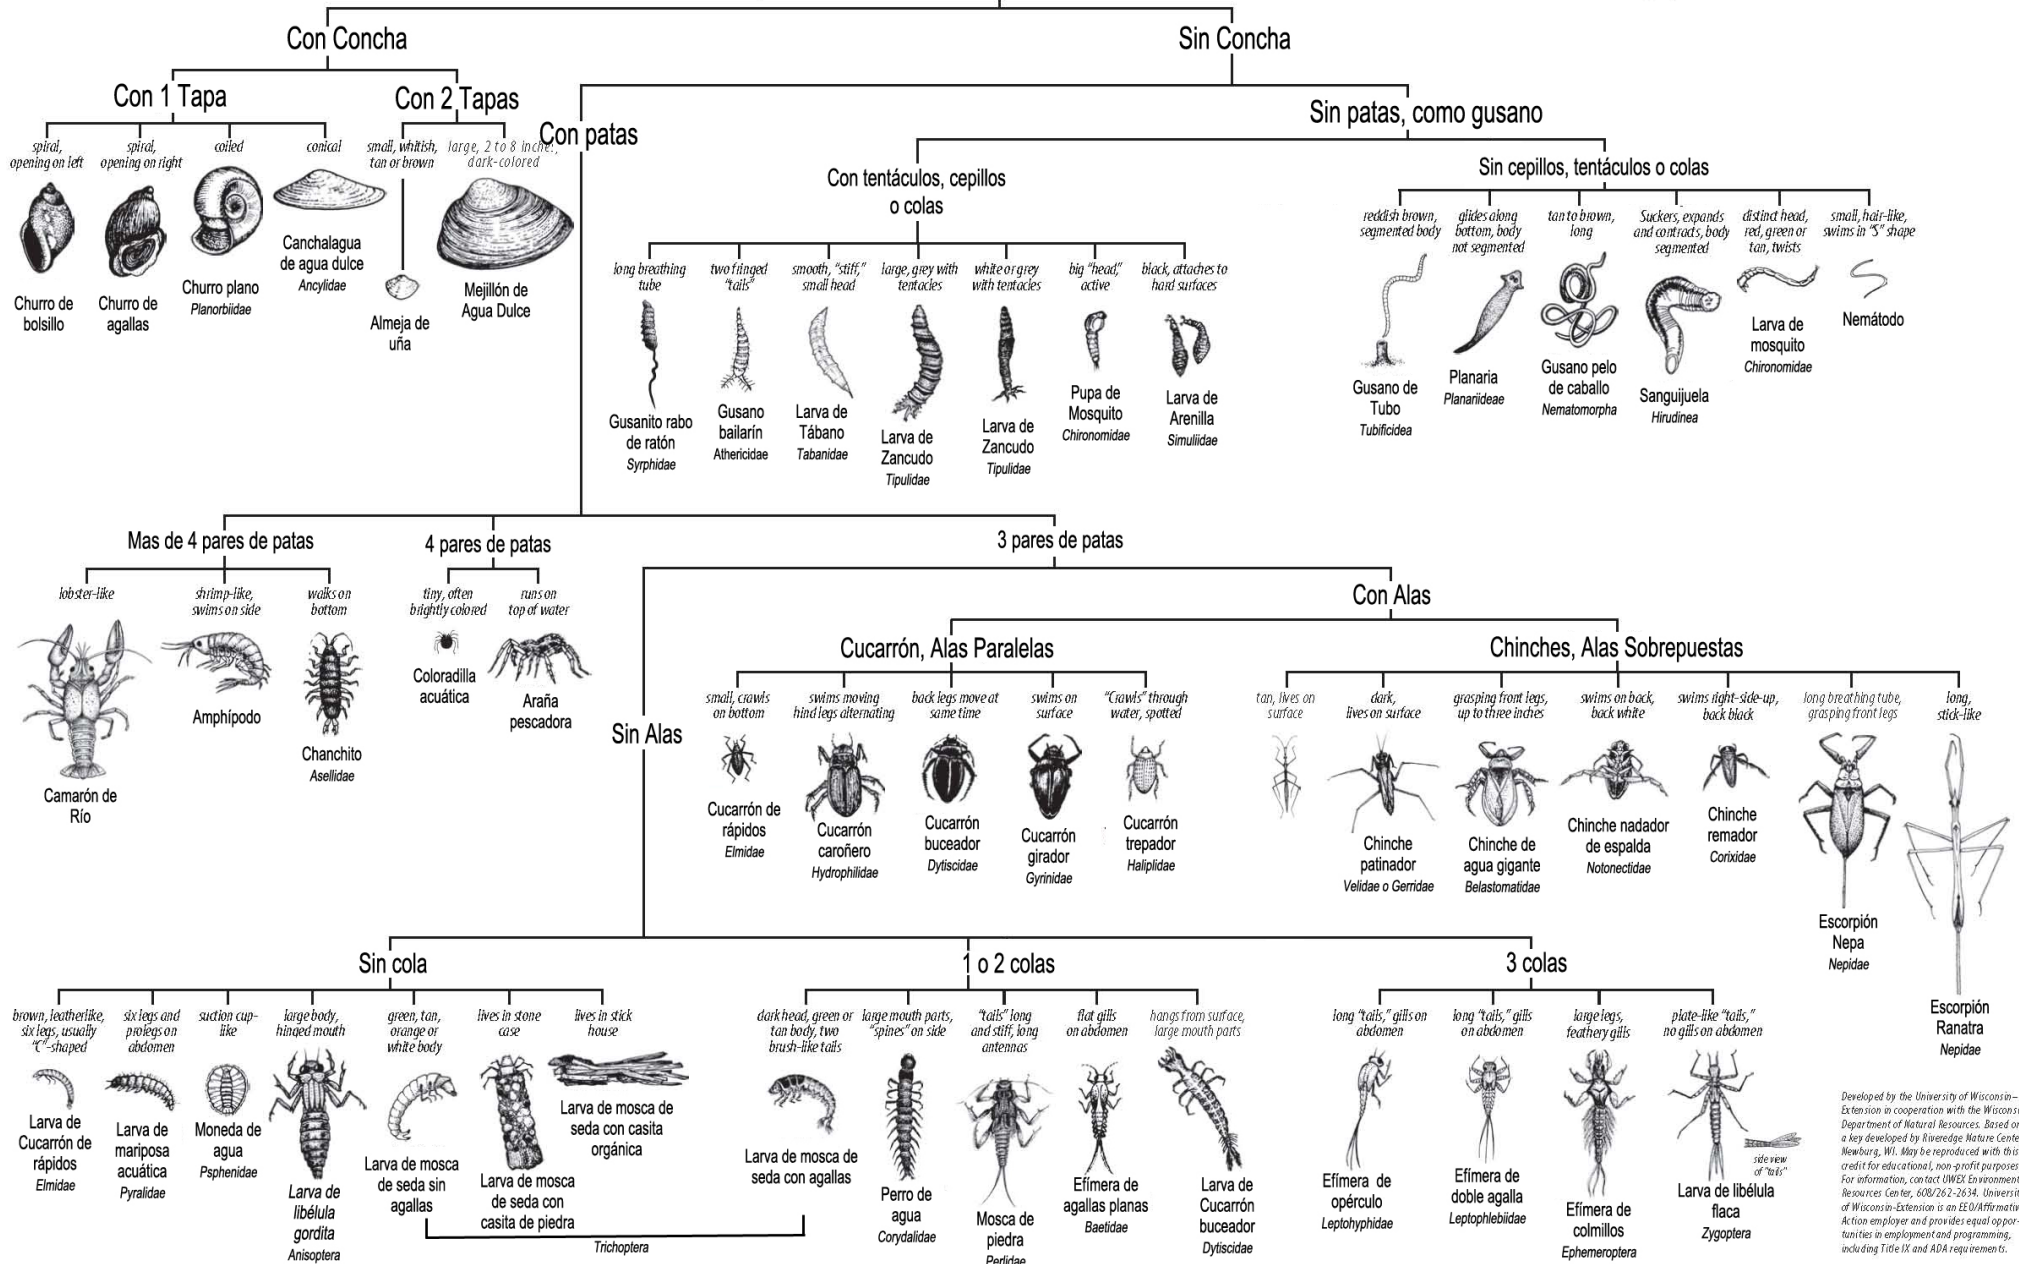

Clave a los Macroinvertebrados del Rio

(Sizes of illustrations are not proportional.)